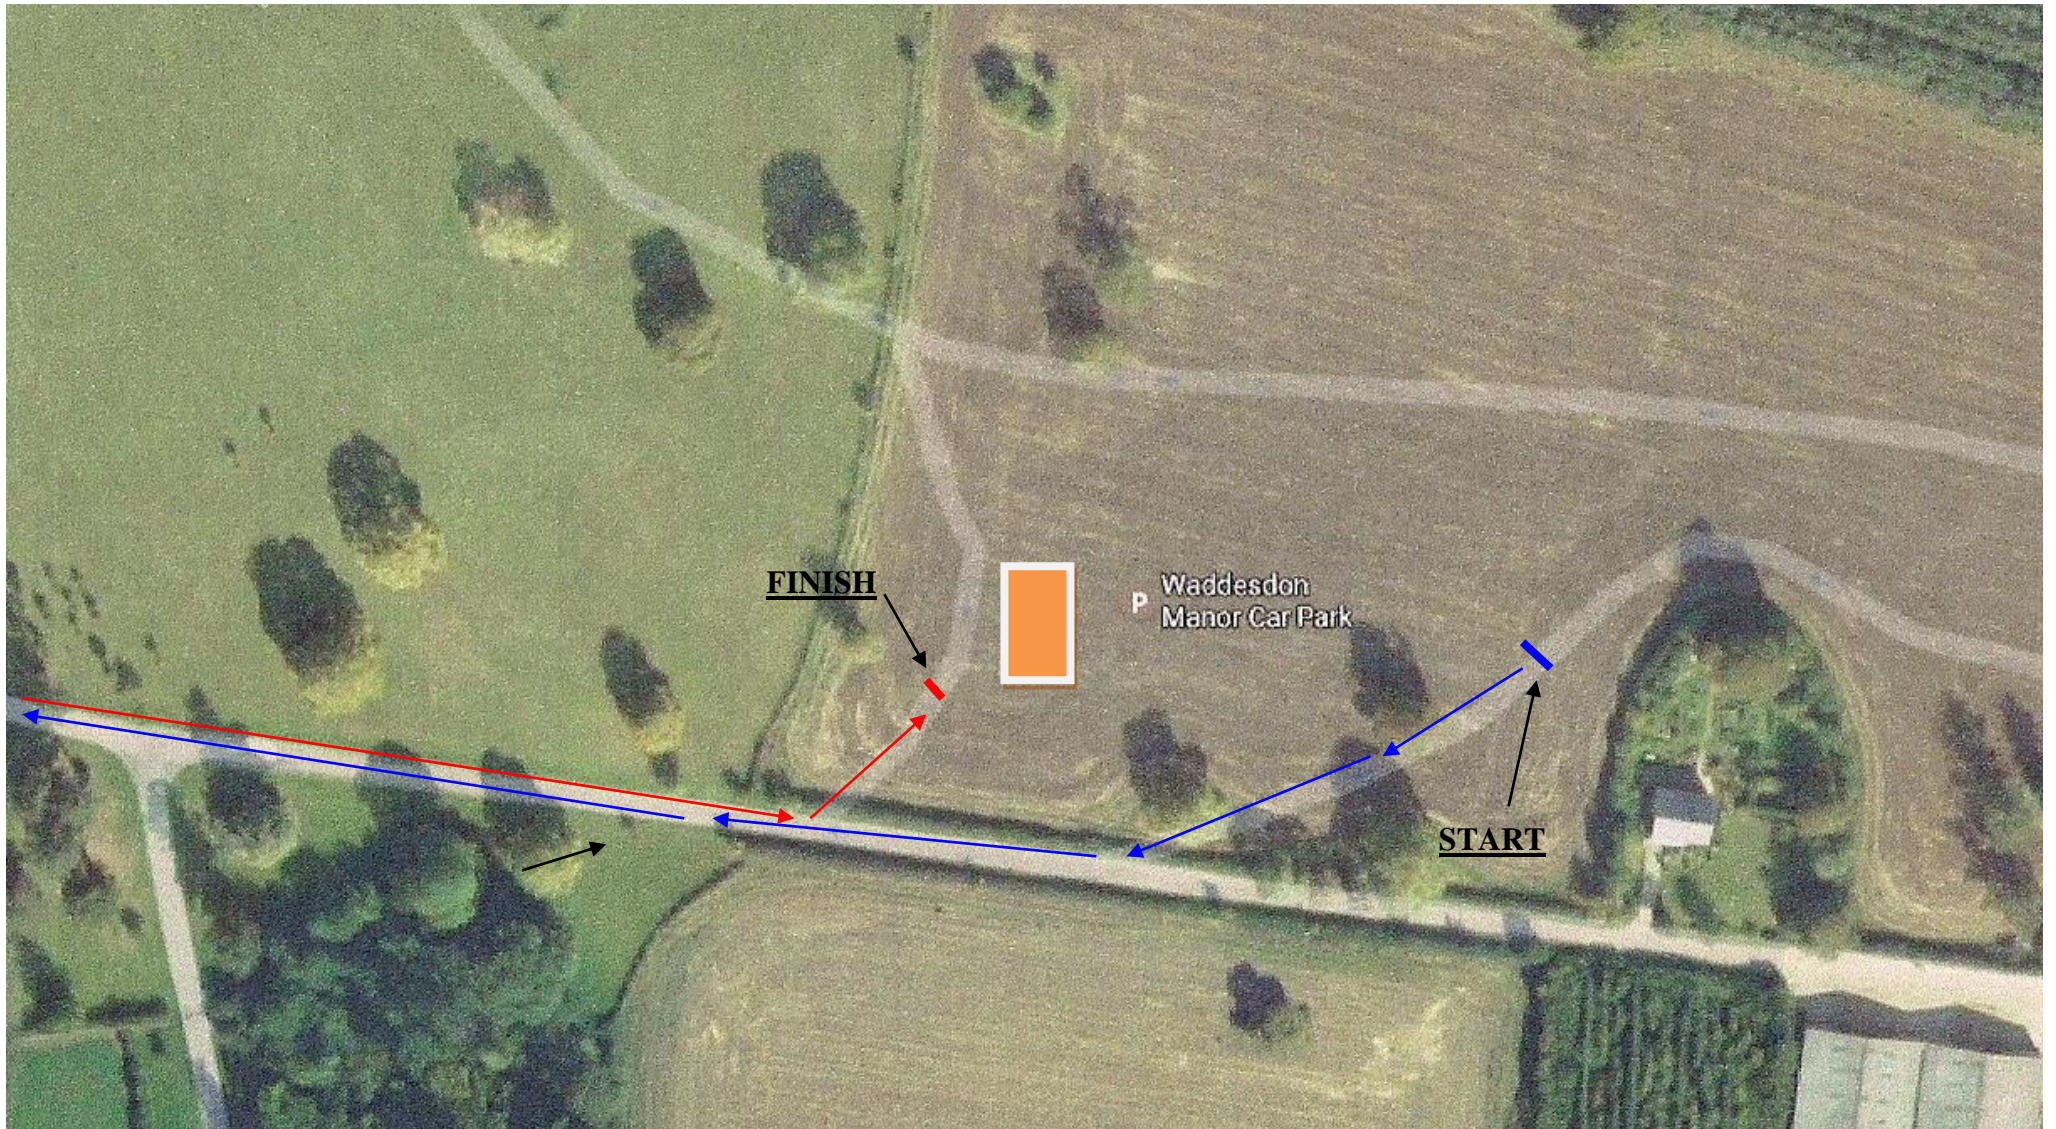

# WADDESDON SUMMER 5K 2022 START & FINISH MAP

**Start** The start is on the exit road from the Waddesdon Manor visitor car park in line with the fifth wooden post from the end.

**5K & Finish** The finish is in-line with the edge of the kerb and the tree on the grass outside Waddesdon Manor visitor car park centre.